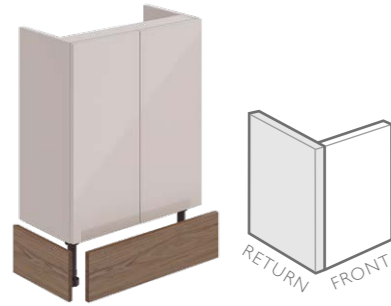

Front Plinths - Fully Vinyl Wrapped

Size	Code	Price
1000	ZF18	£59
1500	ZF19	£88
2000	ZF20	£119

Return Plinths - Fully Vinyl Wrapped

Depth	Code	Price
Superslim	ZF21	£19
Slimline	ZF22	£20
Standard	ZF23	£22
Deep	ZF24	£28