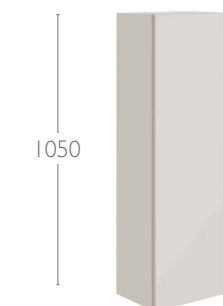

2 piece unit.

Wall Mounted Unit with Glass Shelf - Single Door

Size	Code	Level	Laura/Milan
W200 x H600 x D150	976	£235	£247
W300 x H600 x D150	977	£258	£270

Tall Single Wall Unit with Wood Shelf - Single Door