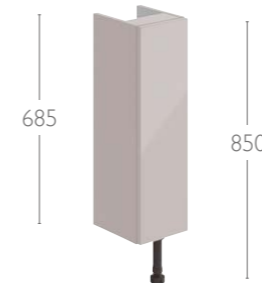

Storage Unit with Tissue Dispenser - Single Door

Width	Depth	Code	Level	Laura/Milan
200	200 Superslim	108	£273	£287
200	240 Slimline	315	£278	£292
200	310 Standard	536	£287	£301

Not available with Laura handles.