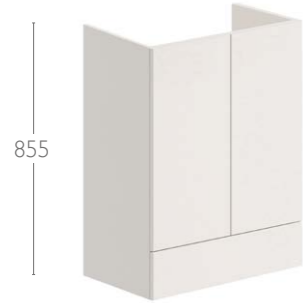

Step 4 - 460 Base Units

Floor Standing Base Unit - Twin Door

Size	Code	Level	Laura/Milan
W500 x H855 x D455	VC105	£505	£532
W600 x H855 x D455	VC100	£540	£569
W800 x H855 x D455	VC101	£591	£619
W1000 x H855 x D455	VC103	£674	£708
W1200 x H855 x D455	VC104	£1080	£1136