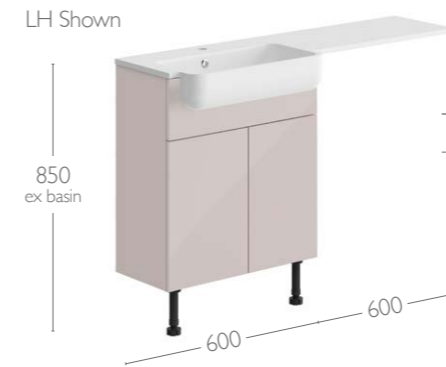

Livello Basin Unit & Winged Basin - Twin Door

Width	Depth	LH Code	RH Code	Level	Laura/Milan
1250	240 Slimline	370	371	£865	£909
1250	310 Standard	509	510	£905	£951