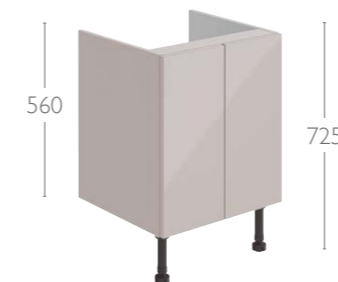

## Low Level Base Units

Low Base Unit - Single Door

Width	Depth	Code	Level	Laura/Milan
200	455 Deep	766	£320	£336
300	455 Deep	767	£333	£350

Low Base Unit - Twin Drawer

Width	Depth	Code	Level	Laura/Milan
300	455 Deep	768	£490	£515