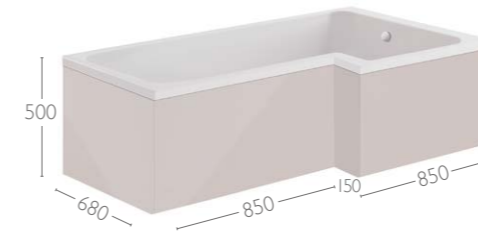

Shower Bath Panels

Options	Code	Level	Laura/Milan
Front Panel	PSF	£285	£299
End Panel	PSE	£90	£95