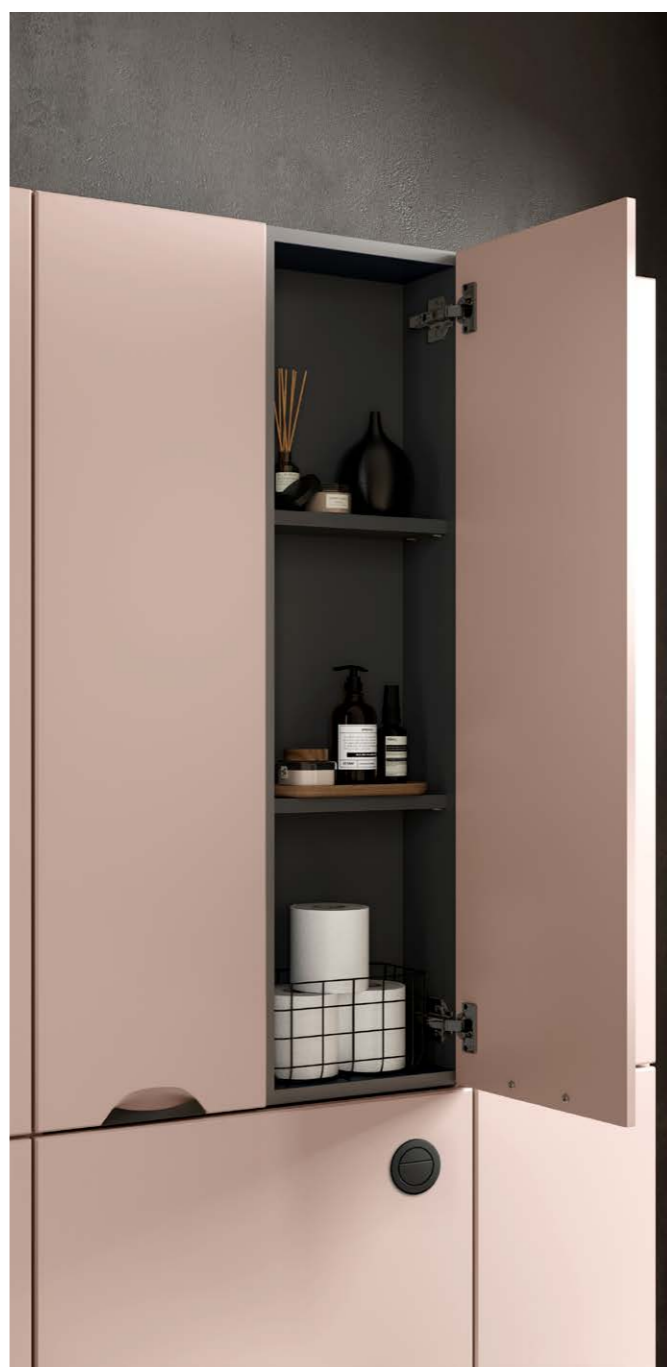

Esta Brushed Bronze Tall Basin Mono Mixer Page 129

Laura Brushed Bronze Handle Page 99

Konnex Round LED Mirror Page 130

**Matt Antique Rose, Laura Design**

A radiant, naturally inspired Rose finish is combined with black accents to create an undisturbed style. This elegant design is intensified through a Sparkling White solid surface worktop and splashback bringing a true sense of opulence.