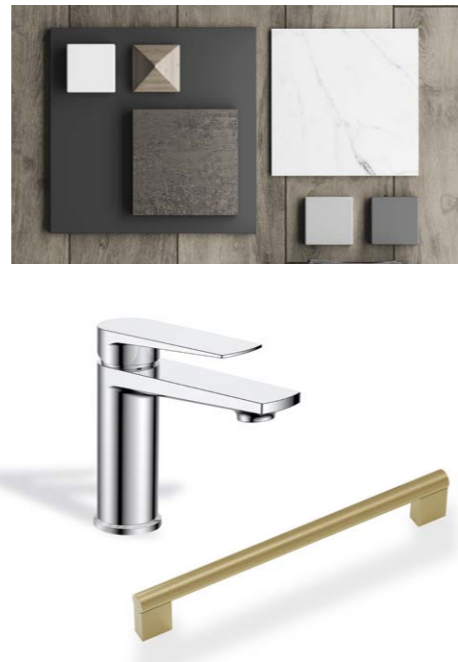

Specialist Advice

Choosing your dream bathroom can be an emotional decision. All Acorn furniture is available in 18 colours and 3 door designs giving unrivalled choice and design possibilities.

The ability to combine both modular and fitted furniture seamlessly in one cohesive design allows for truly customisable and unique bathroom design opportunities.

Ready to assist you along the way, your specialist local Acorn bathroom retail showroom has extensive industry knowledge and their dedicated service will turn your ideas and dreams into a bathroom reality!

Flawless Designs

The Acorn design team take inspiration from all aspects of life, bringing together, not only aesthetic beauty, but everyday practicality. Blending form and function seamlessly to create sensory products designed to be used in everyday sanctuaries to elevate your well-being.

Make a statement with a **modular** design

Go wall to wall with **fitted** furniture