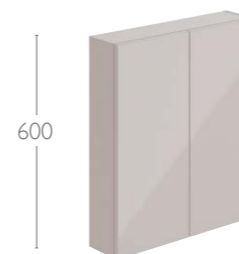

Wall Mounted Unit with Glass Shelf - Twin Door

Size	Code	Level	Laura/Milan
W500 x H600 x D150	980	£313	£328
W600 x H600 x D150	981	£327	£344