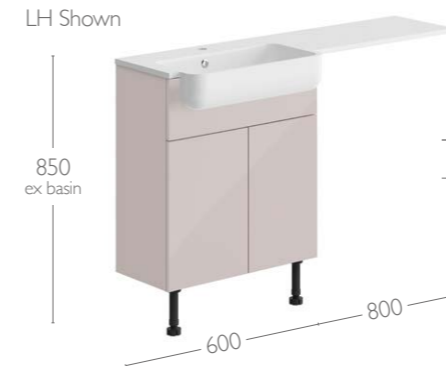

Livello Basin Unit & Winged Basin - Twin Door

Width	Depth	LH Code	RH Code	Level	Laura/Milan
1450	240 Slimline	372	373	£982	£1032
1450	310 Standard	511	512	£1038	£1090