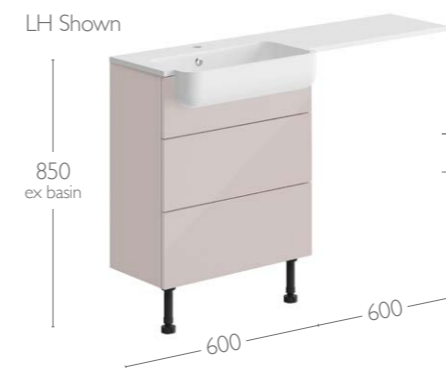

Livello Basin Unit & Winged Basin - Twin Drawer

Width	Depth	LH Code	RH Code	Level	Laura/Milan
1250	310 Standard	513	514	£1028	£1080