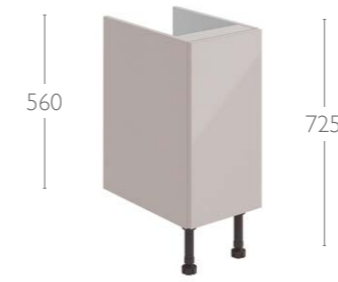

Low Level Base Units

Low Base Unit - Single Door

Width	Depth	Code	Level	Laura/Milan
200	455 Deep	766	£320	£336
300	455 Deep	767	£333	£350