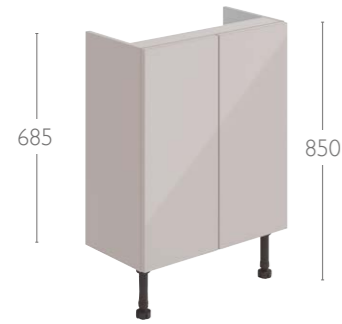

Base Units

Base Unit - Full Height Twin Door

Width	Depth	Code	Level	Laura/Milan
500	240 Slimline	316	£377	£397
500	310 Standard	538	£389	£411
500	455 Deep	754	£431	£453
600	240 Slimline	317	£389	£410
600	310 Standard	539	£402	£423
600	455 Deep	755	£529	£555