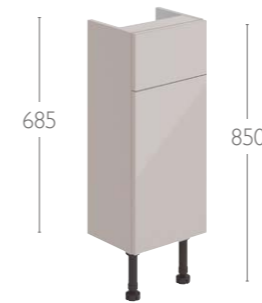

Base Unit - Single Drawer - Single Door

Width	Depth	Code	Level	Laura/Milan
300	310 Standard	543	£390	£412