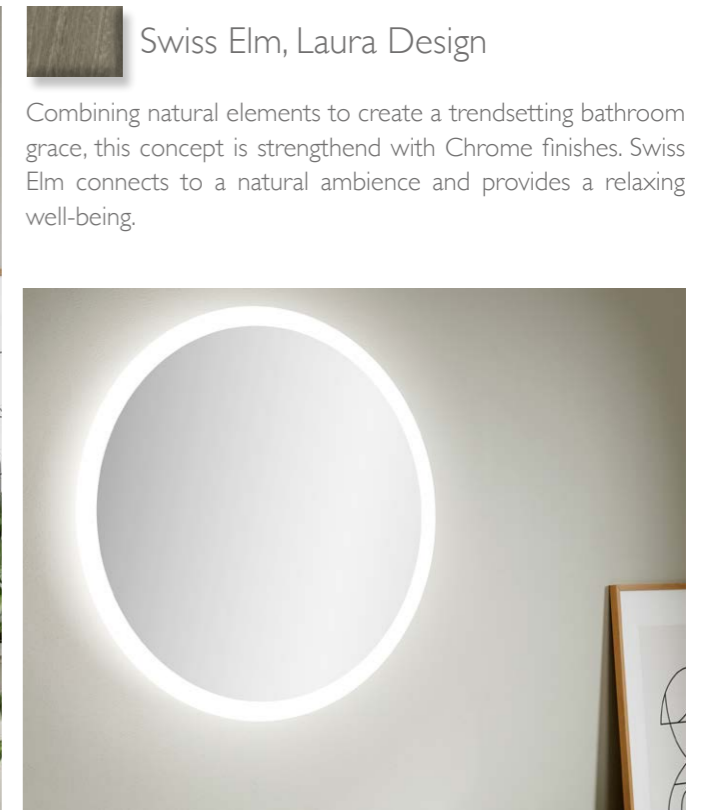

Swiss Elm, Laura Design
Combining natural elements to create a trendsetting bathroom grace, this concept is strengthened with Chrome finishes. Swiss Elm connects to a natural ambience and provides a relaxing well-being.

Creating the design

Geometric elements and Chrome details provide the modern finish to natural curves. An LED mirror exudes pure light to

impart clarity and ambience to this bathroom concept.