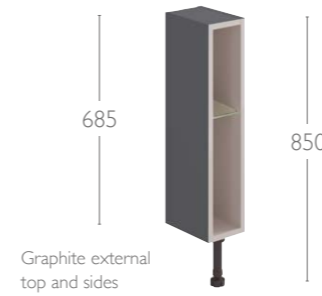

Open Base Unit - Single Glass Shelf

Width	Depth	Code	Price
150	310 Standard	FU530	£232
300	310 Standard	FU531	£279

Graphite external top and sides

Base Unit - Single Door

Width	Depth	Code	Level	Laura/Milan
150	200 Superslim	105	£258	N/A
150	240 Slimline	312	£260	N/A
150	310 Standard	533	£265	N/A
200	200 Superslim	106	£264	£277
200	240 Slimline	313	£266	£279
200	310 Standard	534	£273	£287
300	200 Superslim	107	£271	£285
300	240 Slimline	314	£273	£287
300	310 Standard	535	£293	£308
300	455 Deep	753	£320	£335

150 width units not available with Laura handles.