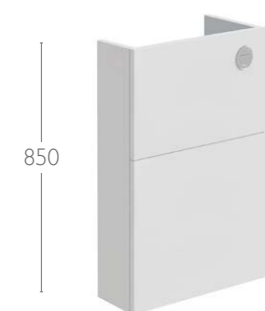

WC Unit & Concealed Cistern

Width	Depth	Code	Level	Milan
500	200 Superslim	117	£457	N/A
500	240 Slimline	324	£468	N/A
500	310 Standard	560	£484	£509
600	200 Superslim	118	£469	N/A
600	240 Slimline	325	£481	N/A
600	310 Standard	561	£496	£522
700	200 Superslim	119	£483	£506
700	240 Slimline	326	£494	£520
700	310 Standard	562	£521	£546