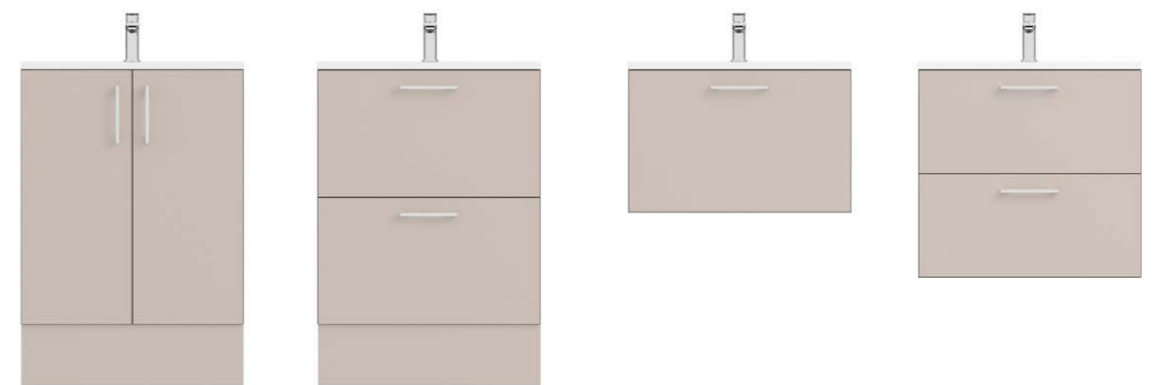

Full Height Twin Door 500/600  
 Open Base 150/300  
 Single Door Base 150/200/300  
 Tissue Base 200  
 1 Door 300  
 3 Drawer Base 300/500/600  
 Tall Unit 300/400

Twin Door Basin Unit 500/600/800/1000/1200  
 Twin Drawer Basin Unit 500/600/800/1000/1200  
 Single Drawer Wall Basin Unit 500/600/800/1000/1200  
 Twin Drawer Wall Basin Unit 500/600/800/1000/1200