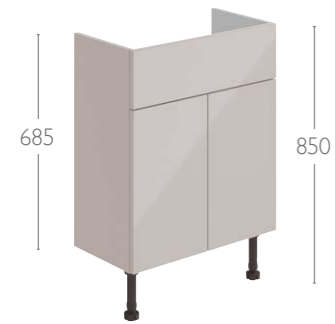

Base Unit - Twin Door

Width	Depth	Code	Level	Laura/Milan
500	240 Slimline	319	£383	£402
500	310 Standard	544	£389	£410
600	240 Slimline	320	£395	£416
600	310 Standard	545	£402	£423
600	455 Deep	758	£529	£555
700	310 Standard	546	£431	£453